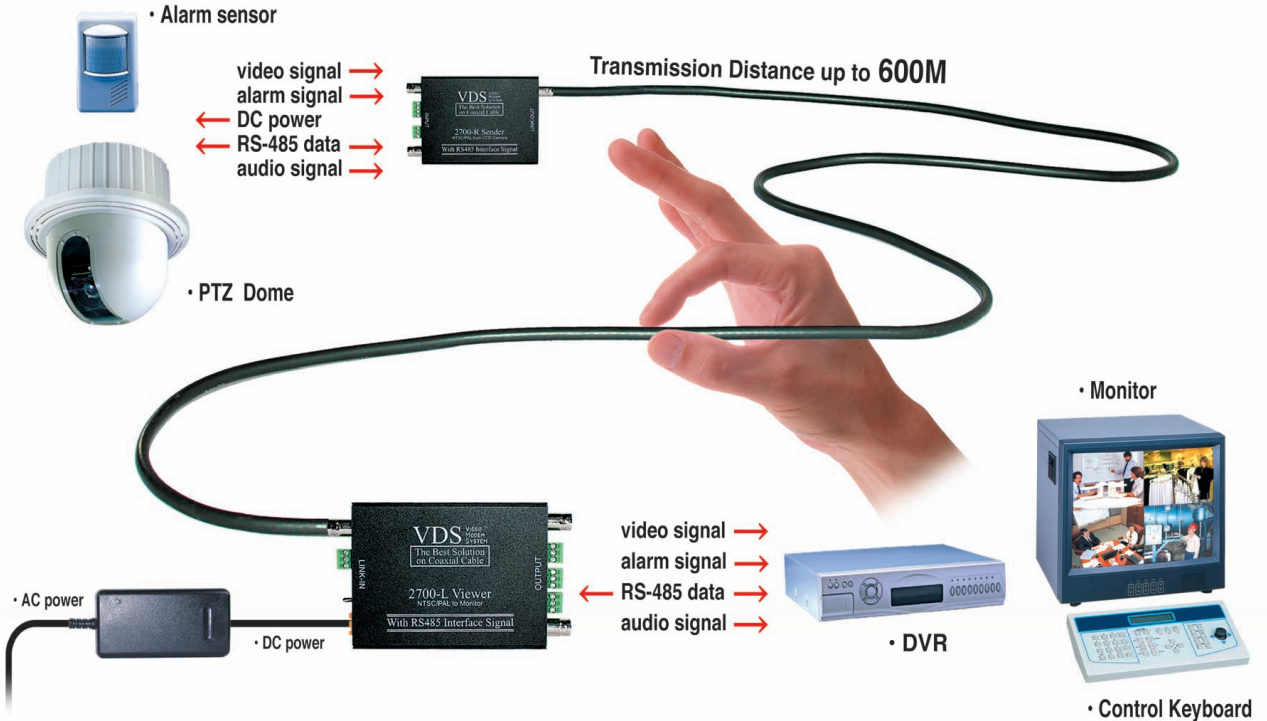

WIRING HAS NEVER BEEN SO EASY & POWERFUL

VDS 2700 Video Modem System

A super video signal transmission device to transmit **Video, Audio, Alarm, RS-485 Data, and DC Power** via **ONE COAXIAL CABLE**.

VDS 2500 series

- 2 video signals
- 2 alarm signals
- DC power
- 800M transmission distance

VDS 2100 series

- 1 video signal
- 1 audio signal
- DC power
- 400M transmission distance

Biwave Technologies, Inc.

3F-6, No. 77, Keelung Rd., Sec. 2, Taipei, Taiwan • Factory: 2F, 11, Tajyh Rd., Taoyuan City 300, Taiwan
 Tel: +886 2 2735 5511 • Fax: +886 2 2736 5914 • Email: info@biwave.com • http://www.biwave.com