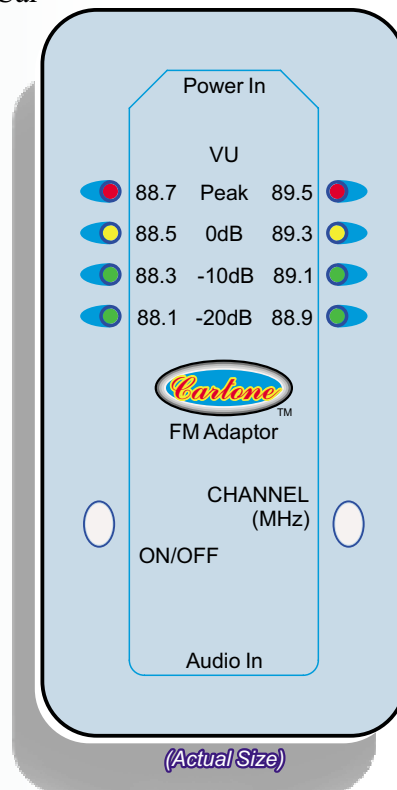

Cartone, The FM Adaptor

A modern and unimaginable design of the FM Adaptor product is called *Cartone*.

The one and only product to bring outside audio sources into your Car Radio

Description:

Ease your life and make your life more taste just start from using the FM Adaptor- Cartone.

Cartone provides professional and most innovative technology to create an impossible connection with any portable players such as Compact Disc(CD), Mini Disc(MD), Digital Compact Cassette(DCC), MP3 Player and any Audio Sources through the Car Radio to play the songs and broadcast the sound in the Car.

With the excellent characteristic having the high audio quality by using the Cartone through the Car Radio, any stereo audio volume (100mV~5,000mV) can be automatically controlled to keep the audio quality in the best condition at any time. Furthermore, because of the small and portable size, the Cartone can be easy to carry.

Owning the Cartone in hand, you don't need to care if the car radio has

been equipped the CD, DCC, MP3 or any Audio Selection, you can just enjoy the great audio quality from any portable device broadcasting the sound in the car as like your Car Radio has been equipped all of them, even any of the future products as related can be connected perfectly as well. The smart and unique product brings convenience and quality life to you, you mustn't miss it. .

Operation:

Simple operation just by using two keys.

Specification:

- *FM Frequency: Eight Channels, 88.1MHz to 89.5MHz*
- *Audio Input: Earphone signal, or Line Signal*
- *Audio Input Level: 100mVpp to 5,000mVpp, Inside ALC Controlled*
- *Transmit Range: 10Meters*
- *DC Power Input: cigarette-lighter Power*
- *Dimension: 96mm x 48mm x 21mm*
- *Weight: 75grams*

Contact

Biwave Technologies, Inc.
info@biwave.com

International Sales:

Phone: +886-3-377-0009
Fax: +886-3-367-3604

Engineering Facilities:

Phone: +886-3-377-0015
Fax: +886-3-367-3604